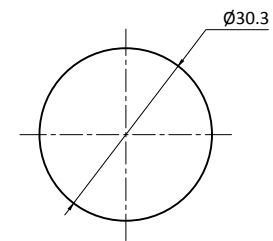

Lampenart /	Lamp Type	LED lamp (AC/DC)
Nennspannung /	Rated Voltage	6-24VAC/DC
LED Farbe /	LED Color	R G Y B W
Lebensdauer /	Life	40000hours
Schaltbild /	Lamp Circuit Diagram	

“O”RING

Kontaktart

Schaltkreis

Install size / Bohrbild
